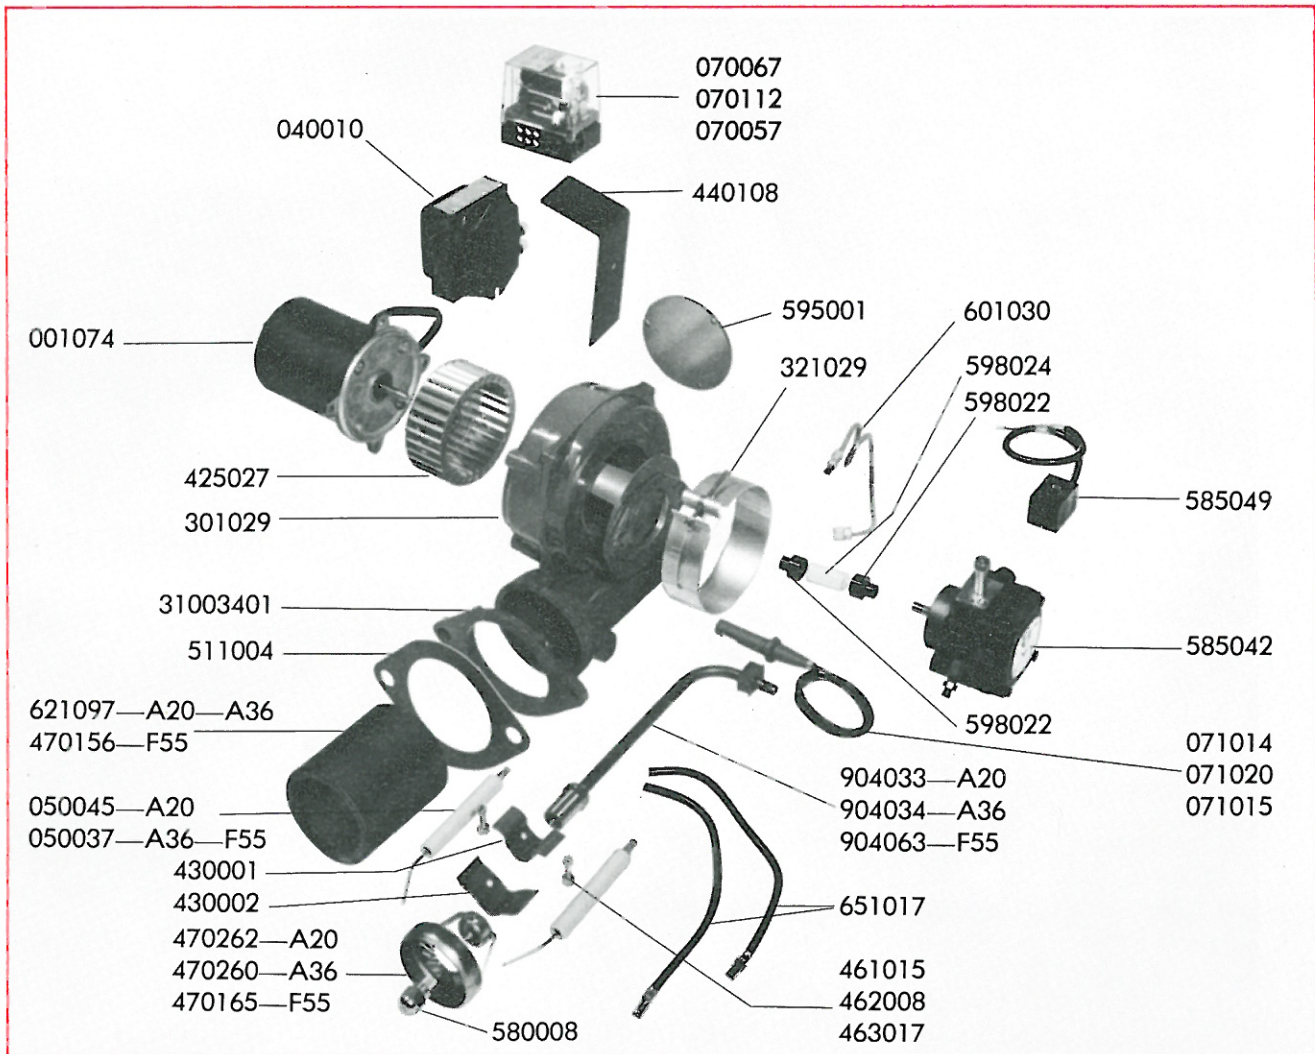

SELECTOS

Model D11 spare parts list

Pressure Jet Range Oil Burners

The above for pictorial identification only

Part No	Description	Part No	Description
001074	Motor	463017	M5 Washer
040010	Transformer	470156	Draught Tube F55
050037	Electrode A36—F55	470165	Flame Ring F55
050045	Electrode A20	470260	Flame Ring A36
070057	Control Box/Landis and Gyr LAI.4	470262	Flame Ring A20
070067	Control Box/Danfoss BHO11	511004	Gasket
070112	Control Box/Satronic TF801B	580008	Nozzle
071014	Photocell/Danfoss LD2020	585042	Pump
071015	Photocell/Landis and Gyr QRB1	585049	Pump Coil
071020	Photocell/Satronic FZ 711G	595001	Sight Glass
301029	Housing	598022	Pump Coupling
31003401	Flange	598024	Coupling Shaft
321029	Air Intake Control Band	601030	External Oil Line
425027	Fan	621097	Draught Tube A20—A36
430001	Electrode Clamping Plate Top	651017	Ignition Leads
430002	Electrode Clamping Plate Bottom	904033	Internal Oil Line A20
440108	Control Box Bracket	904034	Internal Oil Line A36
461015	M5 X 20 Bolt	904063	Internal Oil Line F55
462008	M5 Nut—Hex		