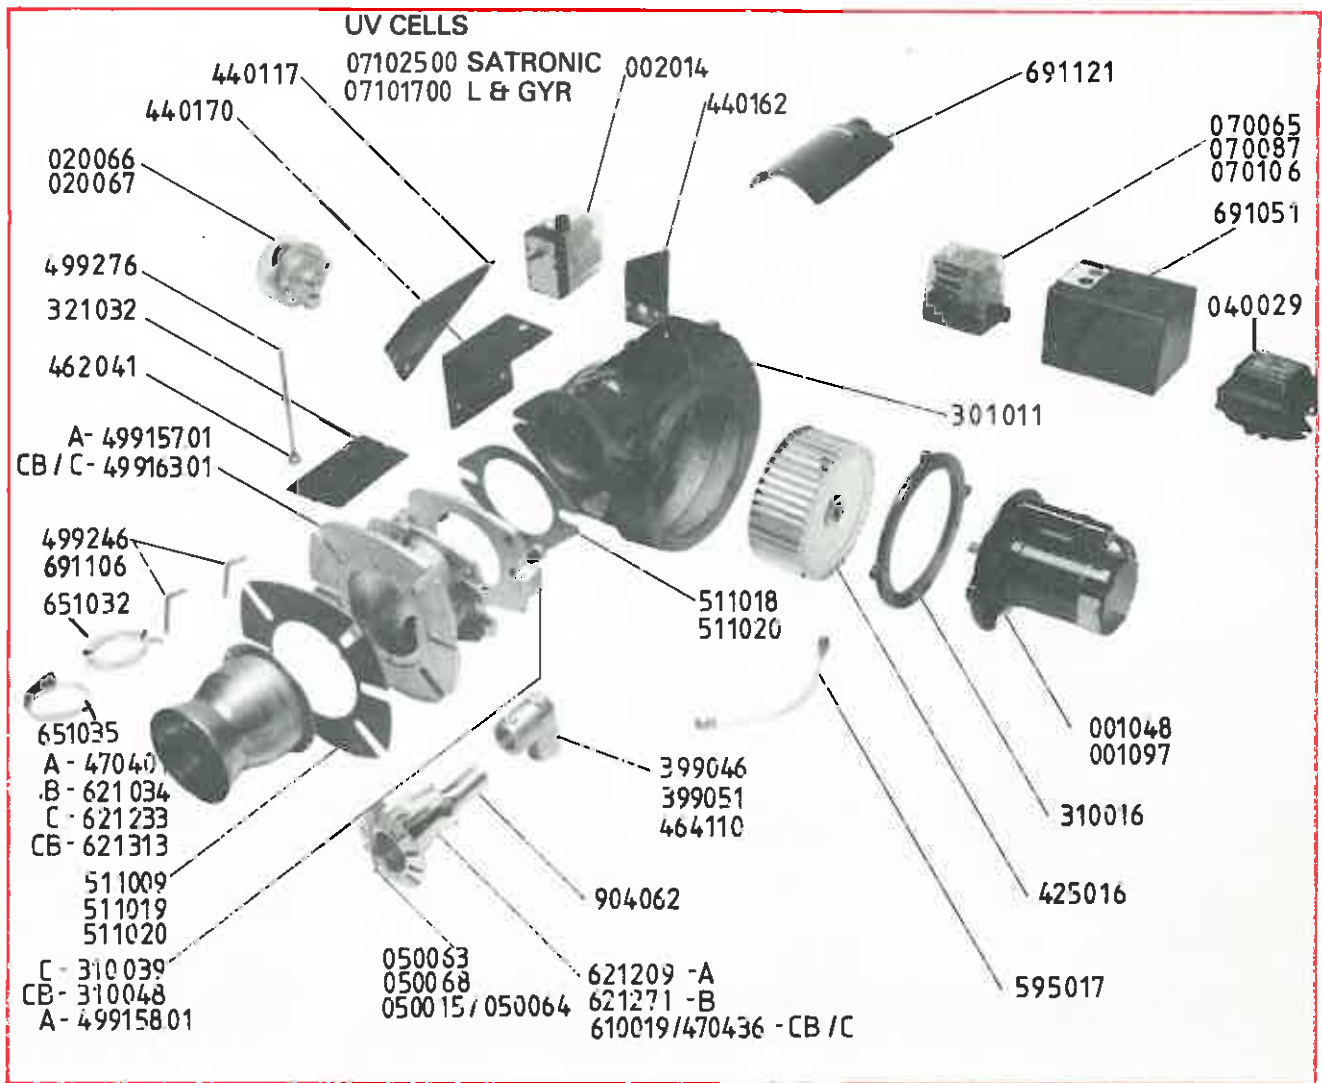

SELECTOS Model SG16 spare parts list

Automatic Gas Burner

The above for pictorial identification only

Part No.	Description	Burner Model				Part No.	Description	Burner Model			
		A	B	C _B	C			A	B	C _B	C
001048	Motor 3 Phase 250 Watt	*	*	*	*	462041	Knurled Nut	*	*	*	*
001097	Motor 1 Phase 250 Watt	*	*	*	*	464110	Elbow	*			
002014	Air Flap Motor	*	*	*	*	470401	Draught Tube	*			
020066	Pressure Switch GW 3	*	*	*	*	499157.01	Manifold	*			
020067	Pressure Switch GW 10	*	*	*	*	499158.01	Hinge Plate	*			
040029	Transformer	*	*	*	*	499163.01	Manifold			*	*
050015	Electrode	*				499246	Hinge Pin	*			
050063	Twin Electrode		*	*	*	499276	Air Flap Spindle	*	*	*	*
050064	Probe	*				511009	Gasket	*			
050067	Twin Electrode/Probe Assembly	*				511018	Gasket	*			
070065	Control Box SAT TMG 740	*	*	*	*	511019	Gasket	*			
070087	Control Box L & G LFLI 335	*	*	*	*	511020	Gasket	*			
070106	Control Box SAT MMI 810	*	*	*	*	595017	Air Pressure Pipe	*	*	*	*
071017	UV Cell L & Gyr	*				610019	Inner Gas Line Tube	*	*	*	*
071025	UV Cell Satronic	*				470436	Combustion Head Assembly			*	*
301011	Housing Assembly	*	*	*	*	621034	Draught Tube	*			
310016	Motor Plate	*	*	*	*	621209	Combustion Head Assembly	*			
310039	Hinge Plate	*			*	621233	Draught Tube				*
310048	Hinge Plate	*			*	621271	Combustion Head Assembly	*			
321032	Air Flap	*	*	*	*	621313	Draught Tube	*			*
399046	Elbow	*			*	651032	Probe Lead Assembly	*	*	*	*
399051	Elbow	*			*	651035	Ignition Lead Assembly	*	*	*	*
425016	Fan	*	*	*	*	691051	Electrical Adaptor Box	*	*	*	*
440117	Gas Line Support Bracket	*	*	*	*	691106	Hinge Pins	*	*	*	*
440162	Air Flap Motor Bracket	*	*	*	*	691121	Housing Cover	*	*	*	*
440170	Pressure Switch Bracket	*	*	*	*	904062	Gas Nozzle and Restriction Ring	*			