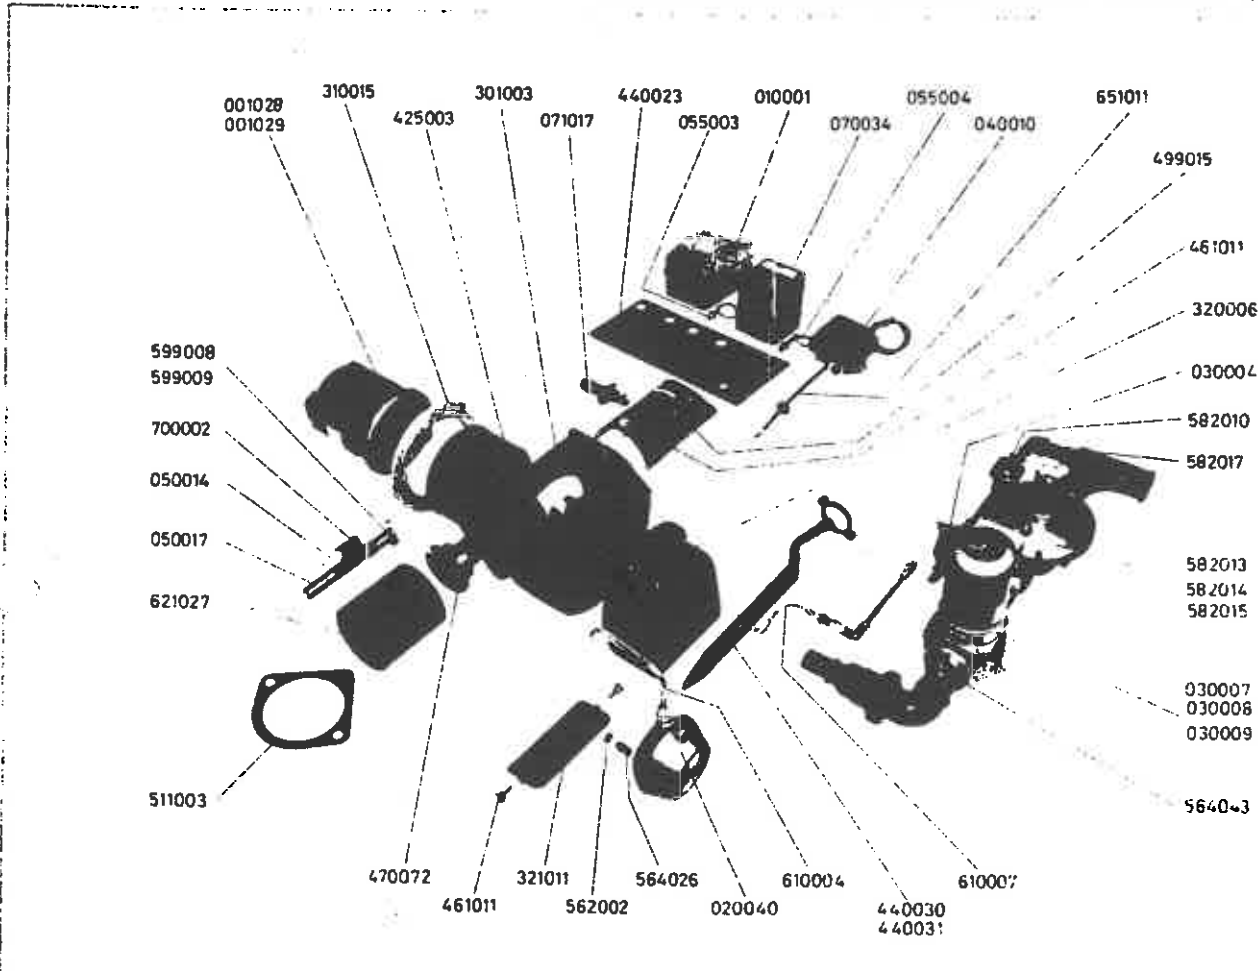

SG3 GAS BURNER SPARE PARTS LIST

Part No.	Description	List Price	Part No.	Description	List Price
001028	Electric Motor ¼ H.P. Single Phase		425003	Fan	
001029	Electric Motor ¼ H.P. Three Phase		440023	Control Box Bracket	
010001	B. 15 Motor Starter		440030	Gas Line Support Bracket, SG3, N/P	
020040	Pressure Switch		440031	Gas Line Support Bracket, SG3/M	
030004	Pilot Gas Solenoid Valve, ¼" BSP		461011	Thumb Screw	
030007	Main Gas Shut-off Valve, 1½" BSP, SG3/P		470072	Burner Nozzle	
	Maclaren Black		499015	Inspection Cover	
030008	Main Gas Shut-off Valve, 2" BSP, SG3/N		511003	Gasket	
	Maclaren Black		562002	Locknut ¼" BSP	
030009	Main Gas Shut-off Valve, 2½" BSP, SG3/M		564026	Adaptor	
	Maclaren Black		564043	Pressure Test Nipple	
040010	Ignition Transformer		582010	Pilot Gas Governor, ¼" BSP	
050014	Ignition Electrode & Porcelain		582013	Main Gas Governor, 1½" BSP, SG3/P	
050017	Insulating Bush		582014	Main Gas Governor, 2" BSP, SG3/N	
055003	Neon Indicator Lamp - Amber		582015	Main Gas Governor, 2½" BSP, SG3/M	
055004	Neon Indicator Lamp - Green		582017	Pilot Gas Cock	
070034	Control Box, Landis & Gyr LFB.1.335		599008	Gas Inlet Orifice, Town Gas	
071017	Flame Detector, Landis & Gyr ORA2		599009	Gas Inlet Orifice, Natural Gas	
301003	Fan Housing		610004	Air Pressure Pipe Assembly	
310015	Motor Plate		610007	Pilot Gas Pipe Assembly	
320006	Air Intake		621027	Draught Tube Assembly	
321011	Air Flap		651011	Ignition Lead	
			700072	Pilot Burner Assembly	