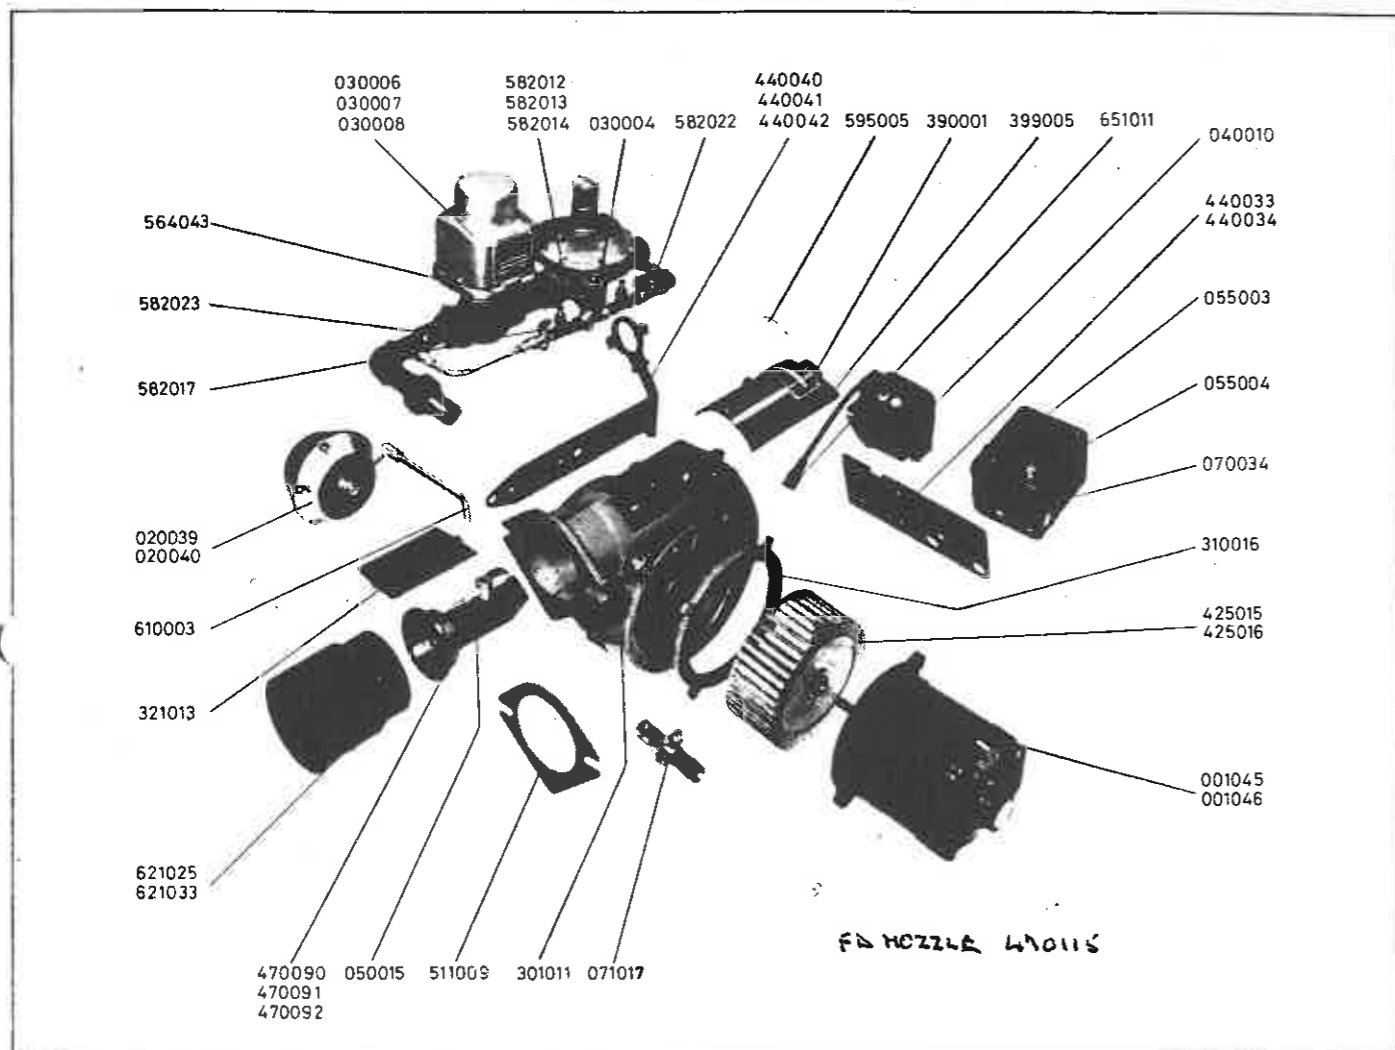

**SG62.
GAS BURNER
SPARE PARTS LIST**

SELECTOS

SELECTOS GAS BURNER MODEL SG62

PART No.	DESCRIPTION
30101102	Fan Housing
39900501	Fan Housing Cover
001045	250 Watt 1Ph Motor
001048	250 Watt 3 Ph Motor
425022	Fan 146mm SG62 AY & AZ
425015	Fan 160mm SG62 A
425016	Fan 180mm SG62 B
070106	Satronic MMI810 Control Box
070120	Satronic MMG810 Control Box
070085	Satronic TMG740 Control Box
071025	Satronic UV Detector
070097	Landis & Gyr LFM1.45 Control Box
070087	Landis & Gyr LFL1.335 Control Box
071017	Landis & Gyr QRA2 UV Detector
040010	Ignition Transformer
651013	Ignition Lead
651021	Probe Lead
020066	Dungs Air Pressure Switch GW3
020105	Krom Air Pressure Switch DWG04U
020067	Dungs Air Pressure Switch DW10
020106	Krom Air Pressure Switch DWG10U
621271	Inner Gas Line C/W Flame Disc, Nozzle & Elec/Probe
610008	Inner Gas Line
470292	Flame Disc
470115	Gas Nozzle
050034	Electrode
050064	Probe
621048	Draught Tube
621034	Draught Tube SG62 B
511009	Gasket
321032	Air Flap
499276	Air Flap Spindle
462041	Air Flap Knurled Nut
595049	Air Pressure Pipe

Part No.	Description	List Price	£.p	Part No.	Description	List Price	£.p
001045	Electric Motor - ¼ h.p. 1-PH			440033	Control Box Bracket 1-PH		
001046	Electric Motor - ¼ h.p. 3-PH			440034	Control Box Bracket 3-PH		
020039	Pressure Switch LDH 1			440040	Gas Line Support BKT 1 Line		
020040	Pressure Switch LDH 7			440041	Gas Line Support BKT 1½ Line		
030004	Pilot Gas Solenoid Valve ¼" BSP			440042	Gas Line Support BKT 2 Line		
030006	Main Gas Solenoid Valve 1" BSP			470090	Gas Nozzle		
030007	Main Gas Shut-off Valve 1½" BSP			470091	Gas Nozzle		
030008	Main Gas Shut-off Valve 2" BSP			470092	Gas Nozzle		
040010	Ignition Transformer			511009	Gasket		
050015	Ignition Electrode & Porcelain			582012	Gas Governor 1" BSP		
055003	Neon Indicator Lamp - Amber			582013	Gas Governor 1½" BSP		
055004	Neon Indicator Lamp - Green			582014	Gas Governor 2" BSP		
070034	Control Box - Landis & Gyr LFB1335			582022	Pilot Governor " BSP		
071017	Flame Detector - Landis & Gyr QRA2			582023	Main Gas Cock 1" BSP		
301011	Fan Housing			610003	Air Pressure Switch Assm.		
310016	Motor Plate			621025	Draught Tube Assm. (A & B)		
321013	Air Flap			621032	Draught Tube Assm. (C & D)		
390001	Label			651011	Ignition Lead		
399005	Inspection Cover			564043	Gas Pressure Test Nipple		
425015	Fan 160mm Dia.			582017	Pilot Gas Cock		
425016	Fan 180mm Dia.			595005	Sight Glass (if required)		

1. V.A.T. not included.
2. Delivery not included nett ex SELECTOS stores.
3. Subject to revision.
4. Subject to our standard conditions of trading.

NOTE - The above prices are subject to VAT at the present rate.

1st April 1992

BRITISH GAS & OIL BURNERS LTD