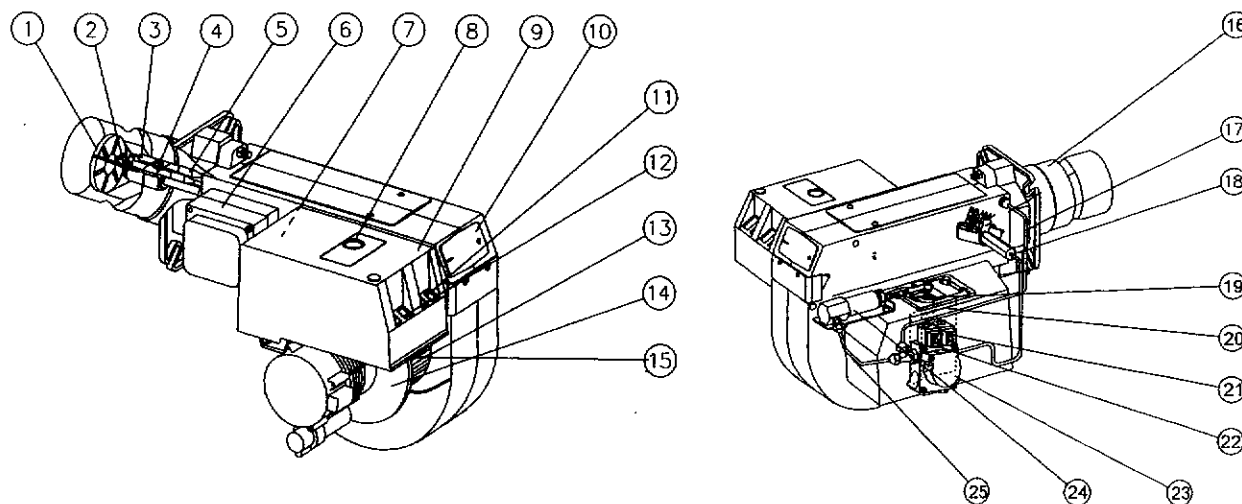

SPARE PARTS LIST

MOL 350 T1L

Item	Description	Part No.	Price £
1	DIFFUSER	BN11894901	
2	NOZZLE - SIZE REQUIRED		
3	IGNITION ELECTRODE	BN91924501	
4	NOZZLE ASSEMBLY (TO SPEC ADVISED)		
5	IGNITION LEAD = L300mm	BN11933702	
6	TRANSFORMER FIDA-MS-P41	BN11804601	
7	QRBI PHOTOCCELL	BN91240908	
8	LOA24.171B2B CONTROL BOX	BN11559504	
9	COVER ELECTRODE PANEL	BN11807701	
10	INSPECTION GLASS COVER	BN11708001	
11	INDICATOR LAMP - GREEN	BN11721103	
12	LOW FLAME 12 STAGE SWITCH	BN11721202	
13	FAN IMPELLOR	BN11277609	
14	MOTOR 250W 1ph	BN91714803	
15	DRIVE PUMP COUPLING L = 180mm	BN11309407	
16	FLAME TUBE (TO SPEC ADVISED)		
17	CONNECTION PIPE	BN11852101	
18	CONNECTION PIPE STAGE 1	BN11711901	
19	AIR DAMPER REGULATOR	BN11775502	
20			
21	SOLENOID VALVE	BN11597204	
22			
23	A2L75CK9701 FUEL PUMP	BN11367526	
24	ADJUSTMENT DEVICE	BN91756503	
25	CONNECTION PIPE PUMP ADJUSTMENT DEVICE	BN11865101	
	OPTIONS		
	MOUNTING GASKET	BN11278801	
	FLEXIBLE OIL LINE	BN11027209	
	FILTER ELEMENT	E03025P	